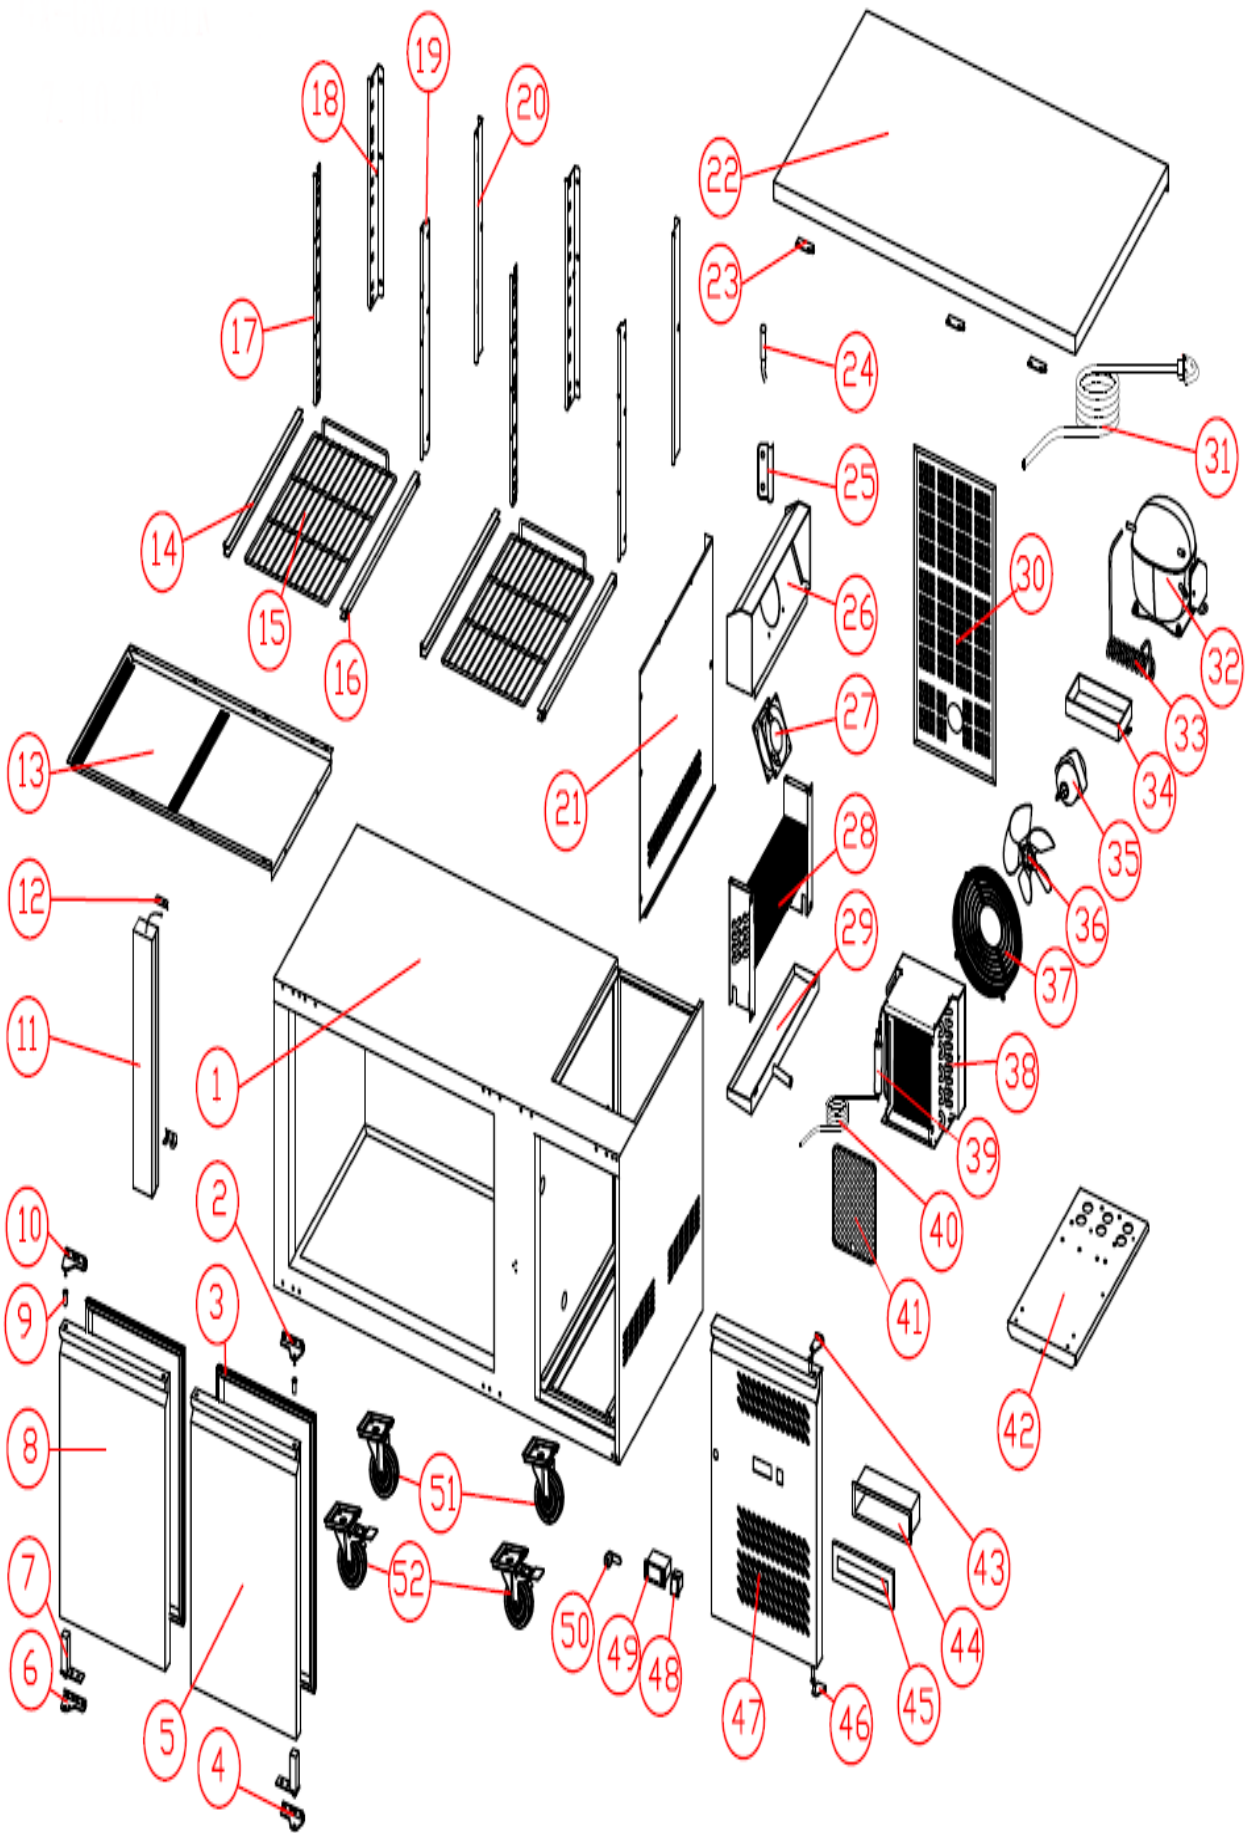

KXRC2

Exploded parts diagram

Part Number	Number	Name	Qty
***	1	Cabinet	1
X1-HINGE13	2	Top Right Door Hinge	1
B1-GASKET27	3	Door Gasket	2
X1-HINGE14	4	Bottom Right Door Hinge	1
***	5	Door (Right)	1
X1-HINGE15	6	Bottom Left Door Hinge	1
X1-SPRINGBCC	7	Spring Hinge	2
***	8	Door (Left)	1
K8-AXISSLEEVE	9	Door Bush	4
X1-HINGE16	10	Top Left Door Hinge	1
***	11	Centre Mullion	1
***	12	Fixing	1
***	13	Air Deflector Plate	1
K8-GUIDE02	14	Left Shelf Guide	2
K8-SHELF03	15	Shelf	2
K8-GUIDE03	16	Right Shelf Guide	2
***	17	Ladder Rack (left)	2
***	18	Rear ladder Rack (left)	2
***	19	Ladder Rack (right)	2
***	20	Rear Ladder Rack (right)	2
***	21	Evaporator Cover	1
***	22	Countertop	1
***	23	Fixing Plate	3
K8-PROBE01	24	Air Probe	1
***	25	Probe Cover	1
***	26	Evap. Fan Baffle	1
X1-FAN03	27	Evaporator Fan	1
X1-EVAP06	28	Evaporator	1
***	29	Evap. Drip Tray	1
***	30	Rear Cover	1
***	31	Power Cord	1
X1-COMP06	32	Compressor	1
***	33	Vaporising Coil	1
K8-PAN01	34	Vaporising Tray	1
X1-FAN01	35	Cond Fan Motor	1
***	36	Cond Fan Blade	1
***	37	Cond Fan Guard	1
***	38	Condenser	1
R4-DRIER20	39	Drier	1
K8-CAPILLARY01	40	Capillary	1
B1-FILTER01	41	Condenser Filter	1
***	42	Base	1
***	43	Condensing Unit Compartment Upper Door Hinge	1

***	44	Controller Surround	1
***	45	Controller Cover	1
X1-HINGE35	46	Condensing Unit Compartment Lower Door Hinge	1
X1-DOOR/COND	47	Condensing Unit Compartment Door	1
X1-SWITCH01	48	Power Switch	1
B1-XR02CX	49	Controller	1
X1-LOCK04	50	Panel Lock	1
***	51	Castor	2
***	52	Unbraked Castor	2